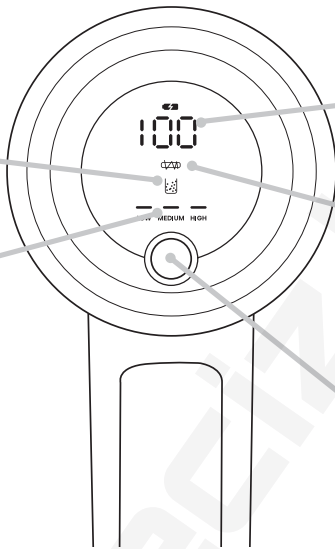

6.

7.

8.

9.

10.

11.

1.

2.

a

b

c

HIGH
≤ 13 min
MEDIUM
≤ 20 min
LOW
≤ 60 min

Filter quick clean

Hisense