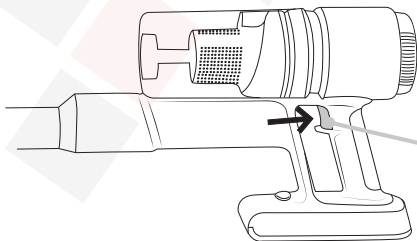

a

b

c

HIGH
≤ 13 min
MEDIUM
≤ 20 min
LOW
≤ 60 min

Filter quick clean

Hisense