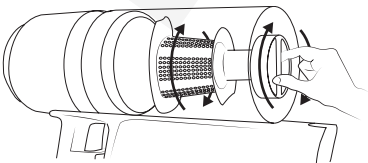

a

b

c

HIGH
≤ 13 min
MEDIUM
≤ 20 min
LOW
≤ 60 min

Filter quick clean

Hisense