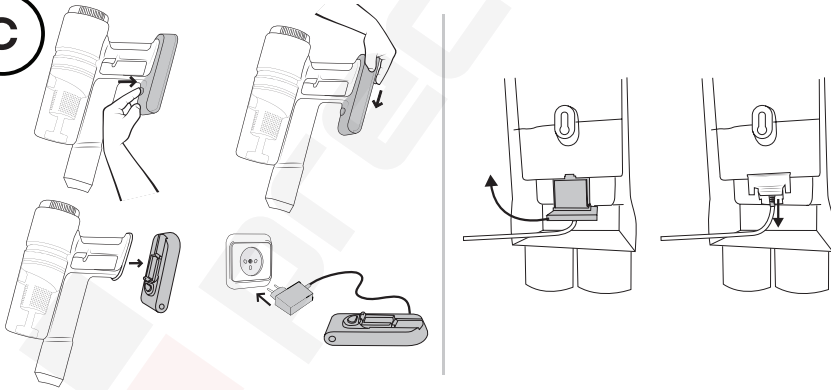

a

b

c

HIGH
≤ 13 min
MEDIUM
≤ 20 min
LOW
≤ 60 min

Filter quick clean

Hisense