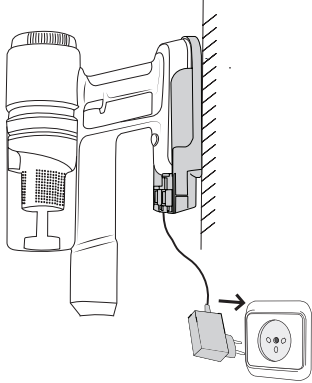

a

b

c

HIGH
≤ 13 min
MEDIUM
≤ 20 min
LOW
≤ 60 min

Filter quick clean

Hisense