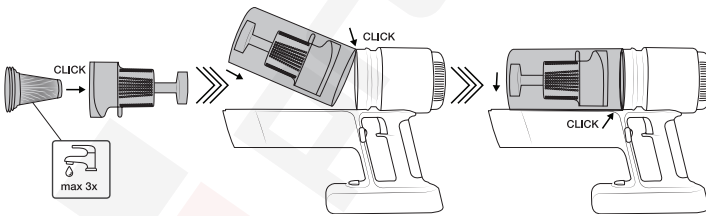

a

b

c

HIGH
≤ 13 min
MEDIUM
≤ 20 min
LOW
≤ 60 min

Filter quick clean

Hisense