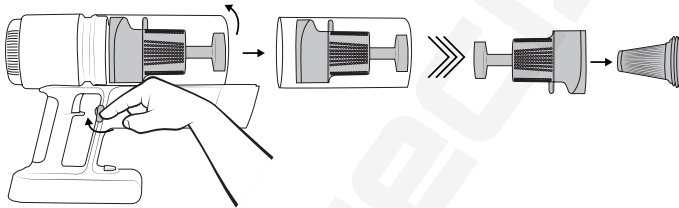

a

b

c

HIGH
≤ 13 min
MEDIUM
≤ 20 min
LOW
≤ 60 min

Filter quick clean

Hisense