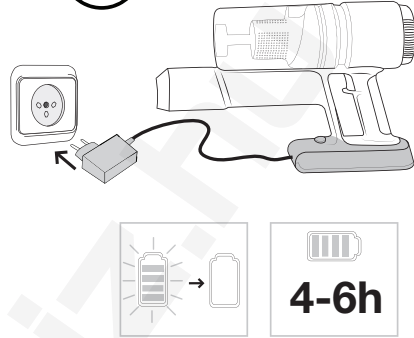

a

b

c

HIGH
≤ 13 min
MEDIUM
≤ 20 min
LOW
≤ 60 min

Filter quick clean

Hisense