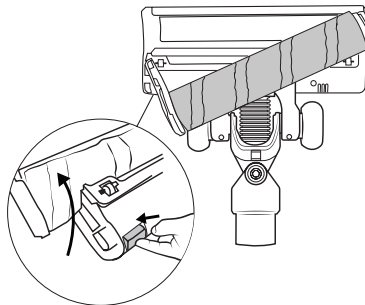

a

b

c

HIGH
≤ 13 min
MEDIUM
≤ 20 min
LOW
≤ 60 min

Filter quick clean

Hisense