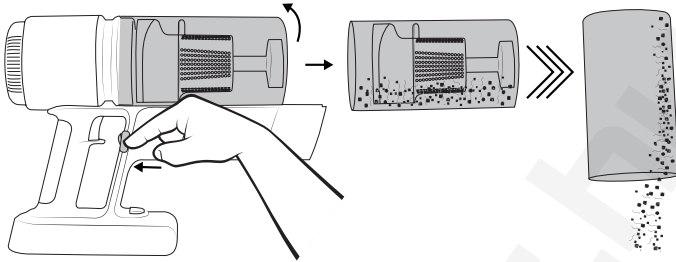

a

b

c

HIGH
≤ 13 min
MEDIUM
≤ 20 min
LOW
≤ 60 min

Filter quick clean

Hisense