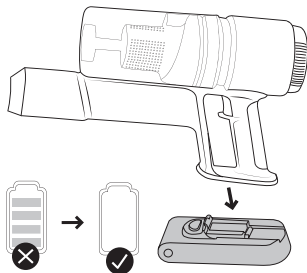

a

b

c

HIGH
≤ 13 min
MEDIUM
≤ 20 min
LOW
≤ 60 min

Filter quick clean

Hisense