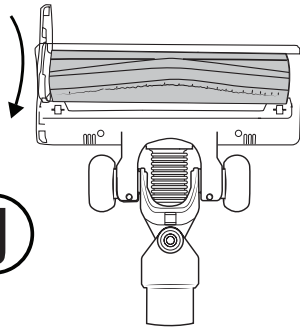

a

b

c

HIGH
≤ 13 min
MEDIUM
≤ 20 min
LOW
≤ 60 min

Filter quick clean

Hisense