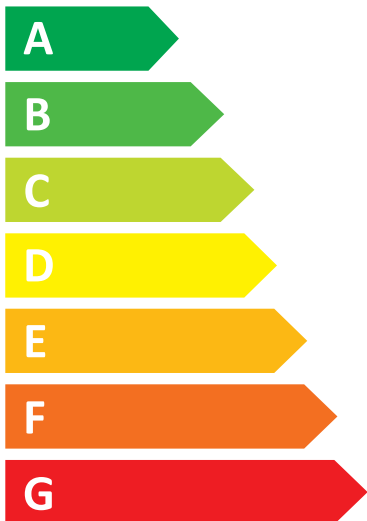

ENERG

Bosch

WGB25690BY

51 kWh / 

10.0 kg

3:55

49 L

ABCDEFG