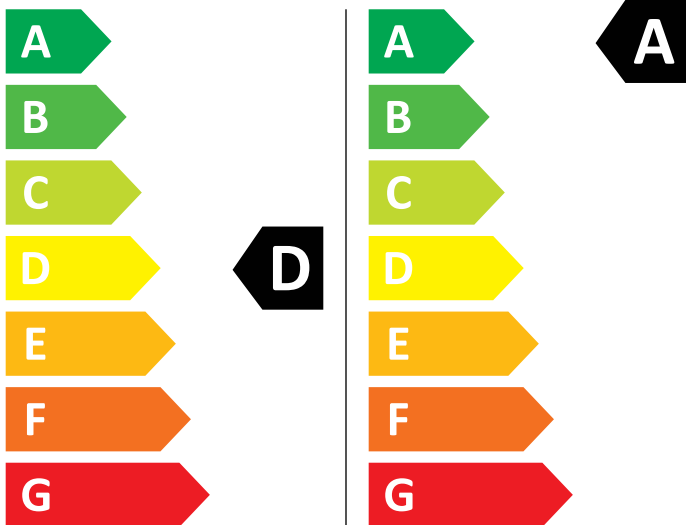

ENERG

AEG

LWR85165A 914611205

307 kWh/100

51 kWh/100

6,0 kg

10,0 kg

75 L