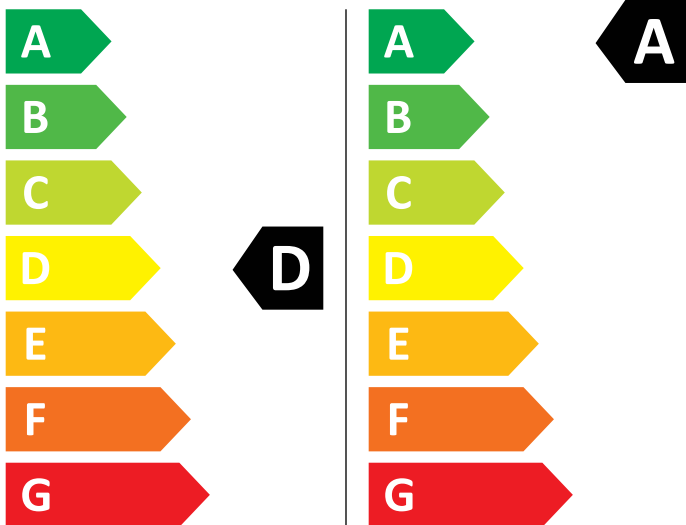

ENERG

AEG

LWR850660E 914611700

342 kWh/100

48 kWh/100

7,0 kg

11,0 kg

85 L