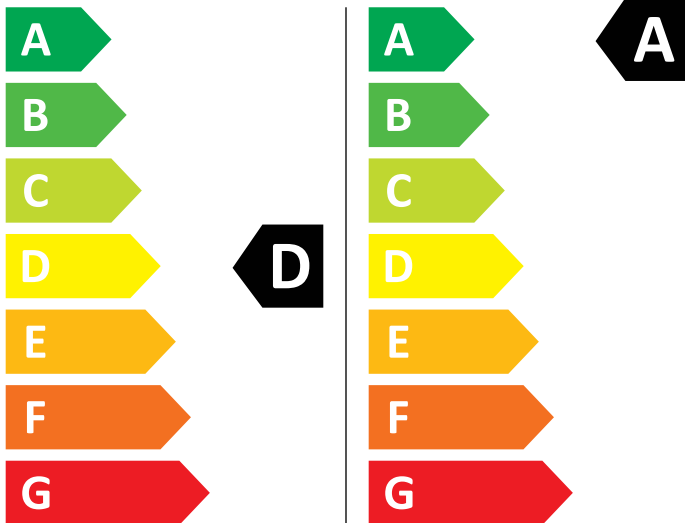

# ENERG

AEG

LWR85066QE 914611800

342 kWh/100

48 kWh/100

7,0 kg

11,0 kg

85 L